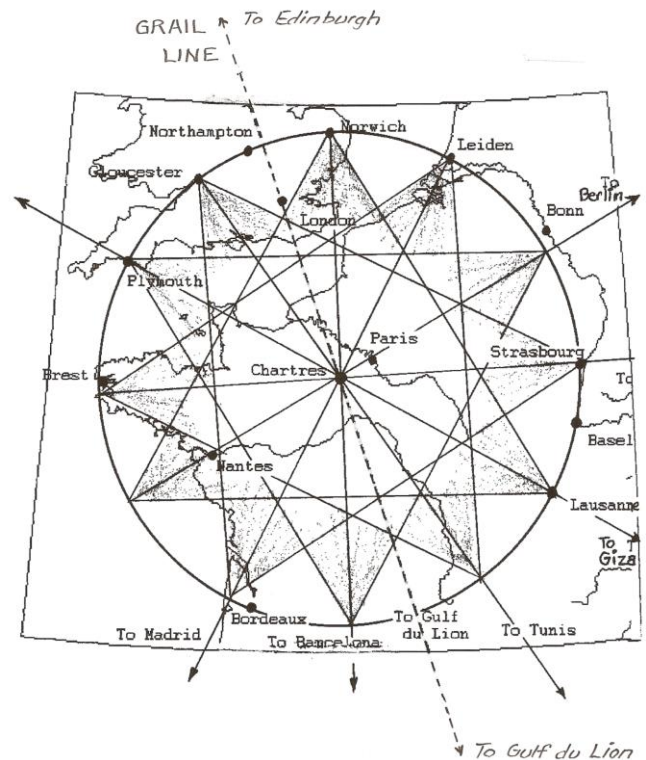

The Chartres Round Table

By Roy Snelling

Chartres, specifically the site of the present Cathedral, was a Holy place for the Celts of Ancient Gaul long before the Roman conquest of Gaul. Sacred and religious use of the site probably goes back nearly 3,000 years. Under the Crypt of the present Cathedral there is an Under-Crypt that is the remains of a Celtic Temple. It is believed that the Celtic Temple was dedicated to the Earth-Mother, in the form of a young woman who was about to give birth. It is also believed that the Druids at Chartres would have had a statue of a Black Earth-Mother at this site as a focus for veneration and worship. With the Roman occupation the Temple was used by officers in the Roman Army for the practising of the rituals of the Cult of Mithraism.

Chartres is the dominant power centre (or Earth-chakra) of the whole of Western Europe. It stands at the juncture of twenty power lines that are part of the Earth's energetic matrix (the Planetary Matrix or Planetary Grid is a psychic pattern embedded within the Etheric Body of the Earth).

We studied maps of France and Europe looking for alignments, tracing overlays of the various figures placing over Chartres. One by one, and it was found that the hexagram star picked up six lines! In rotating the hexagram 30° it became apparent that there was another hexagram that picked up other important sites. In other words there was a twelve-pointed star based upon Chartres.